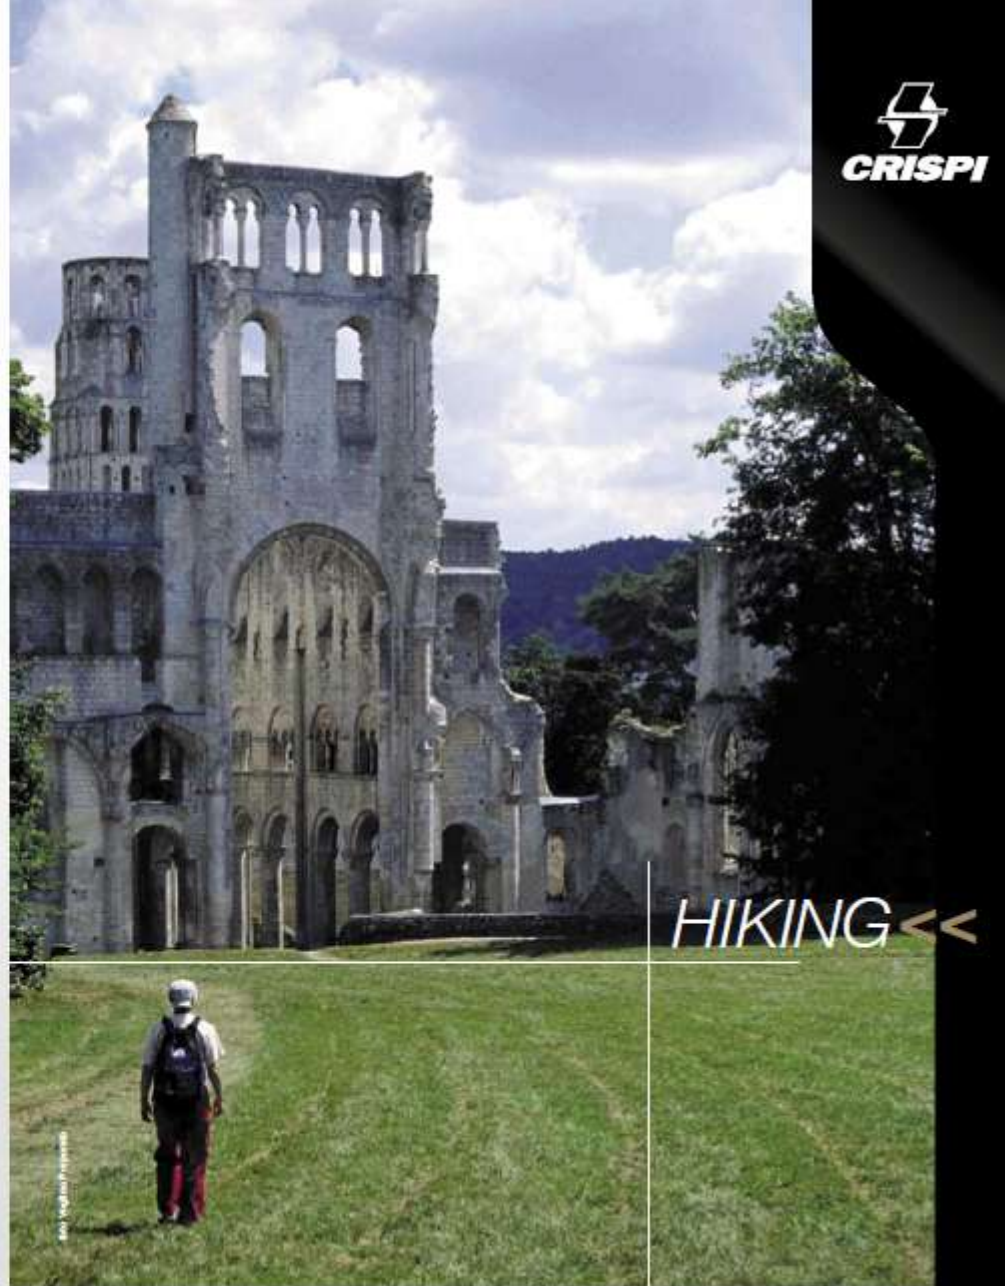

TRACCIA GTX

Backpacking

SIZE: 36-47 EU
WEIGHT: 700 gr
COLOR VERSION: ANTHRACITE-ORANGE

technology

CRISPI